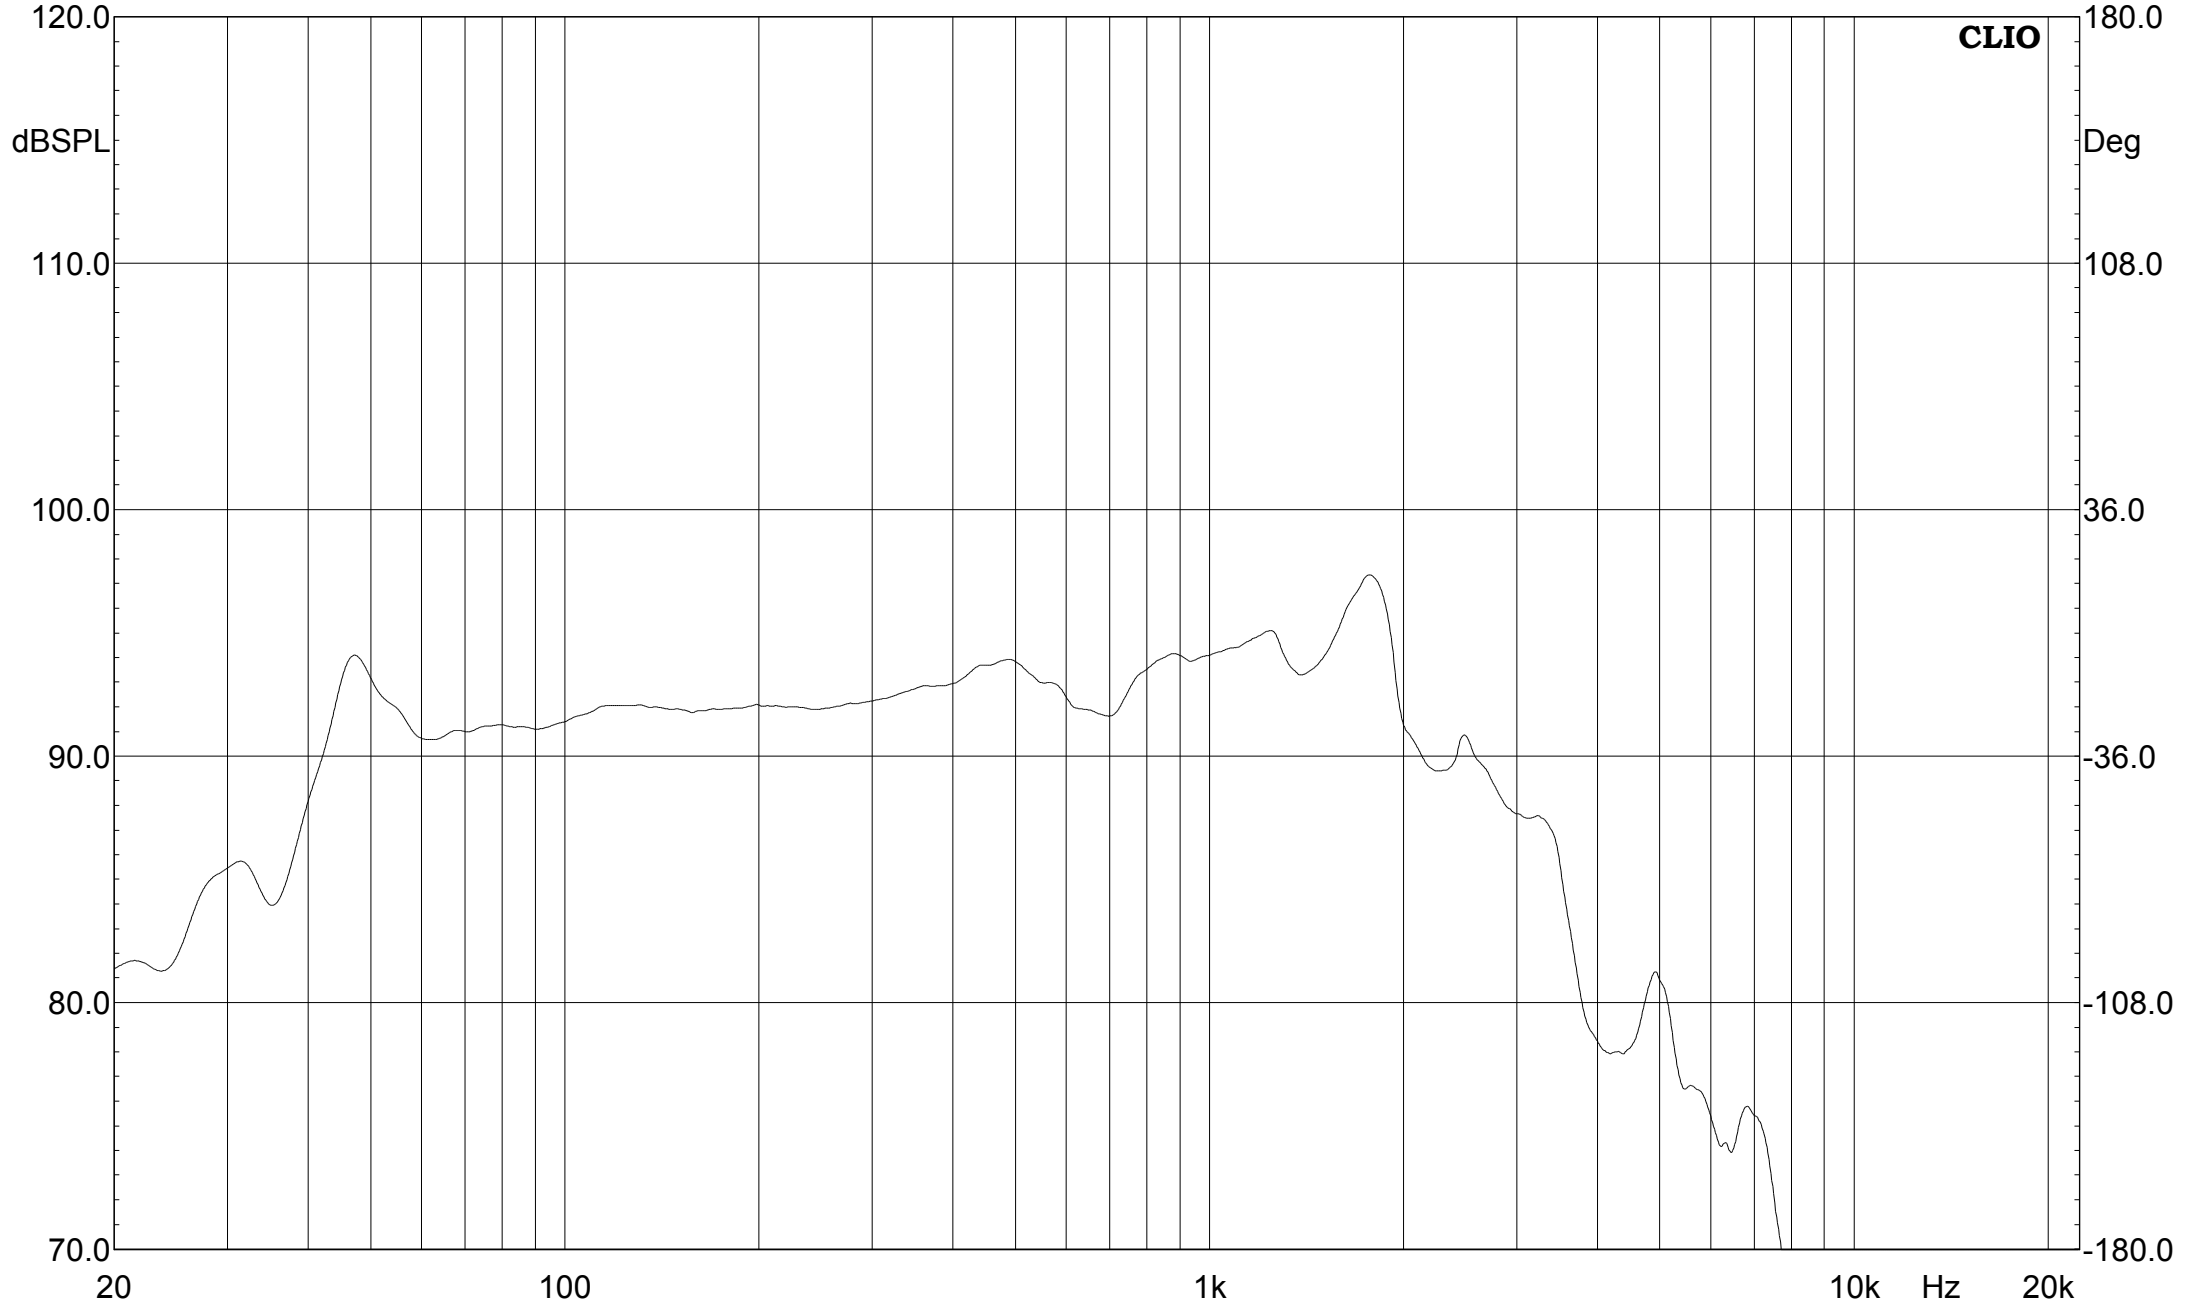

MLS - Frequency Response

13-12-2013 17.44.21

CLIO

CH A dB SPL 1/3 Octave 48kHz 16K Rectangular Start 0.00ms Stop 341.31ms FreqLO 2.93Hz

File: HWF300.3.mls